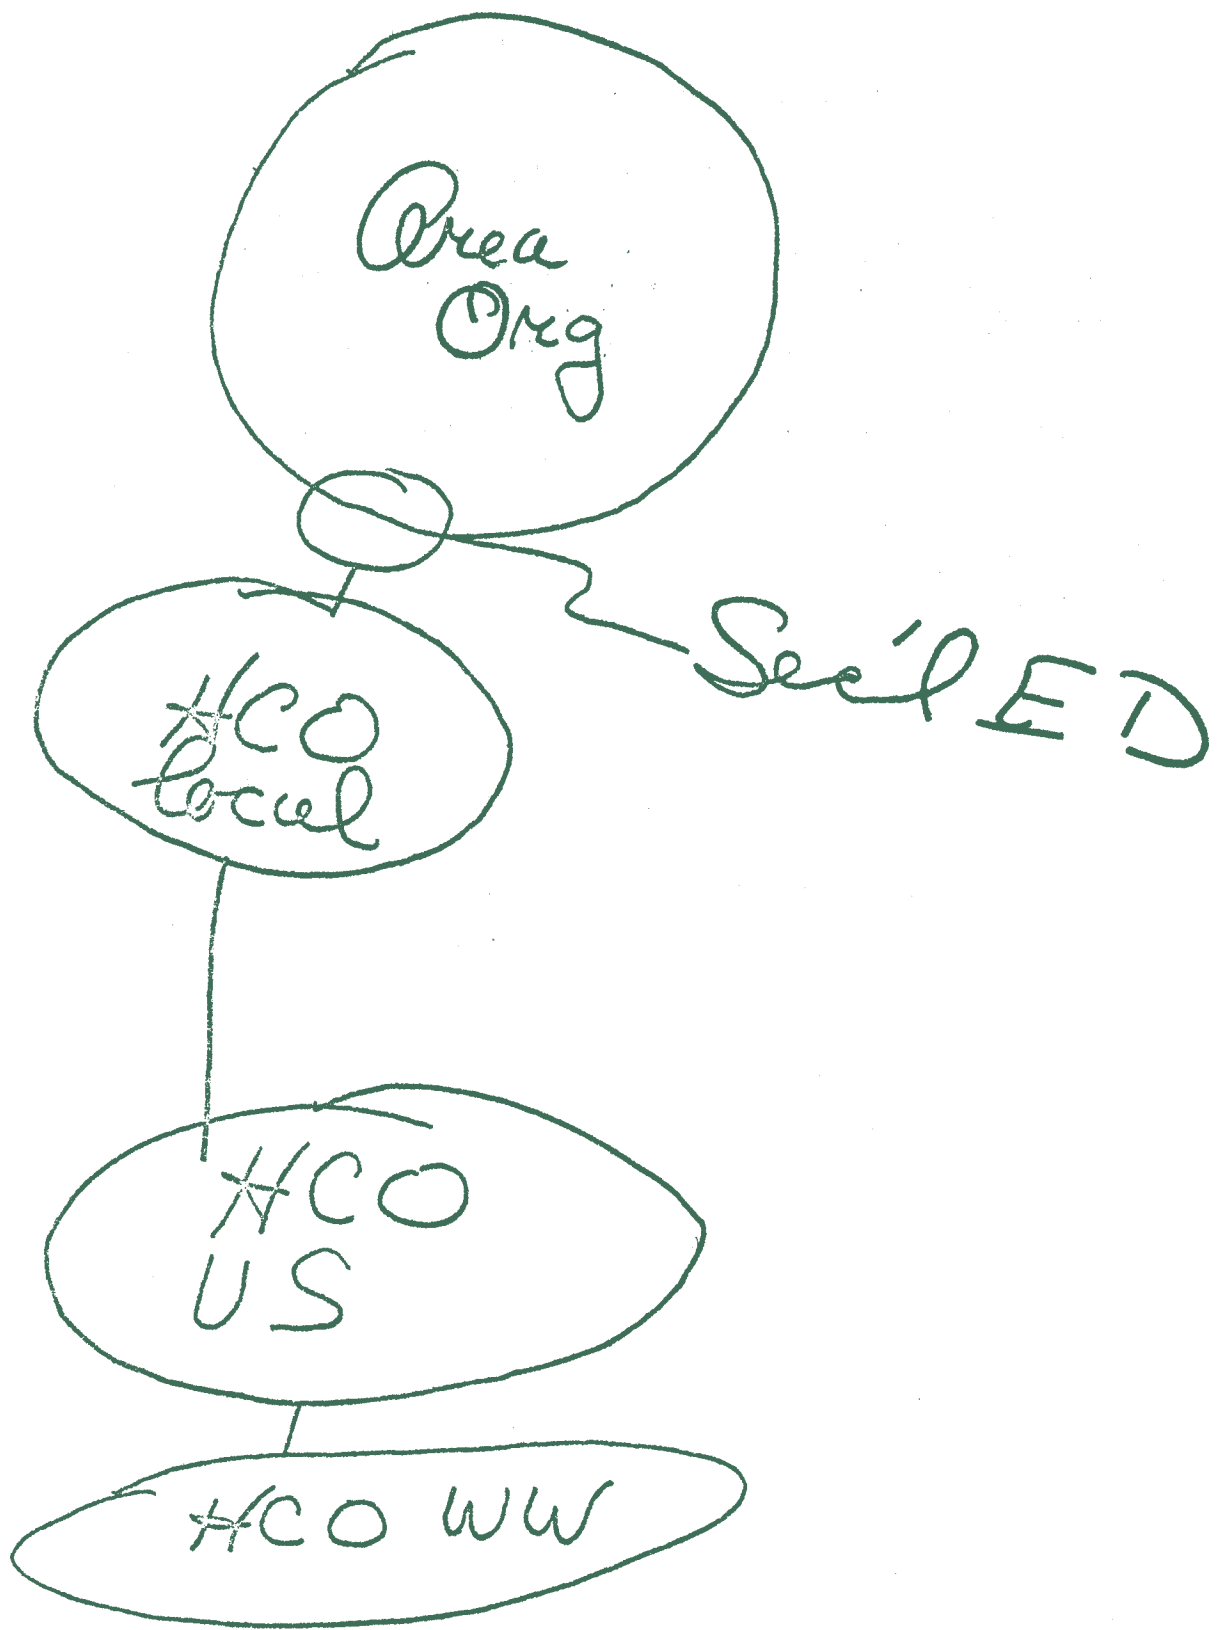

The duty of HCO Comm and Sec' ED is to corral all random orders running on lines and tunnel through Sec' ED.

L. RON HUBBARD

LRH:rd
Copyright © 1958
by L. Ron Hubbard
ALL RIGHTS RESERVED